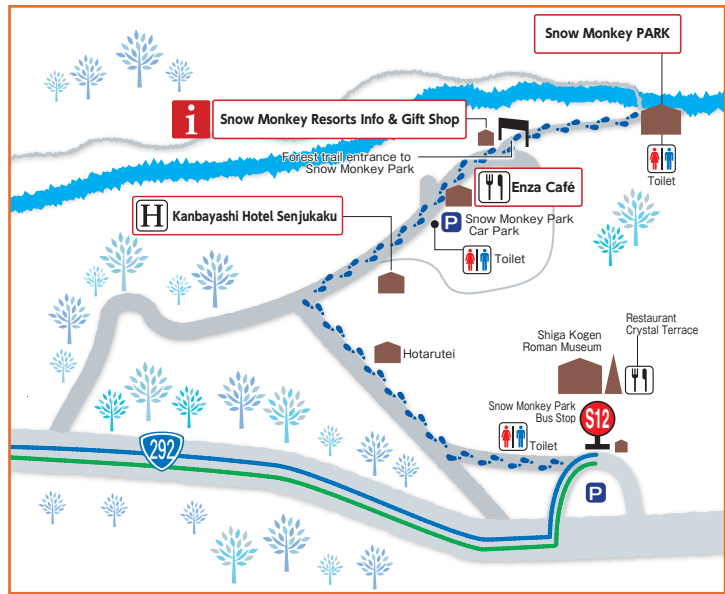

TO SNOW MONKEY PARK

1. NAGANO DENTETSU LINE TIMETABLE

NAGANO STN ▶ YUDANAKA STN						
Nagano	Gondo	Suzaka	Obuse	Shinshu-Nakano	Yudanaka	
★ 6:15	6:18	6:41	6:48	7:00	7:14	7:32
★ 6:41	6:44	7:09	7:16	7:30	7:42	8:00
★ 7:05	7:08	7:36	7:44	7:57	8:10	8:27
★ 8:01	8:04	8:28	8:35	8:48	8:54	9:09
★ 8:30	8:33	8:55	9:02	9:15		
◆ 8:42	8:45	9:07				
		9:09	9:15	9:24	9:25	9:37
	9:53	9:55	10:10	10:16	10:25	10:37
★ 10:26	10:29	10:52	10:59	11:14	11:21	11:36
★ 11:33	11:35	11:50	11:56	12:05	12:06	12:18
★ 11:48	11:51	12:17	12:24	12:36	12:42	12:57
★ 12:19	12:22	12:45	12:52	13:05		
★ 12:44	12:46	13:01	13:07	13:16	13:17	13:29
★ 12:57	13:00	13:22	13:29	13:42	13:45	14:04
○ 13:08	13:10	13:34	14:00	14:13	14:15	14:32
★ 13:56	13:59	14:21	14:28	14:41		
★ 14:27	14:29	14:44	14:50	14:59	15:00	15:12

2. LOCAL BUS TIMETABLE

YUDANAKA STN ▶ SNOW MONKEY PARK			
7:40	7:50	11:52	12:02
8:15	8:25	12:30	12:40
9:12	9:22	13:15	13:25
9:20	9:30	13:32	13:42
10:42	10:52	15:20	15:30
11:15	11:25		

4. MAP TO SNOW MONKEY PARK

3. EXPRESS BUS

NAGANO STN ▶ SNOW MONKEY PARK	
8:15	9:00
8:50	9:35
9:10	9:57
10:10	11:00
10:20	11:07
11:15	12:02
12:20	13:05
13:05	13:52
13:10	13:57
14:30	15:17

NAGANO STATION MAP

▲=Every Sat From Dec 14,2024 to Mar 15 and Tur Feb 11,2025

TO NAGANO STN.

3. EXPRESS BUS

SNOW MONKEY PARK ▶ NAGANO STN	
8:50	9:45
10:55	11:50
11:15	12:10
12:45	13:40
14:00	14:55
14:25	15:20
15:50	16:45
16:40	17:35
17:05	18:00
18:25	19:20

2. LOCAL BUS

SNOW MONKEY PARK ▶ YUDANAKA STN	
9:16	9:30
9:30	9:44
11:00	11:14
11:31	11:45
12:10	12:24
12:26	12:40
12:38	12:52
13:50	14:04
14:11	14:25
15:06	15:20
16:15	16:29
16:51	17:05
17:56	18:10
18:55	19:09
19:01	19:15